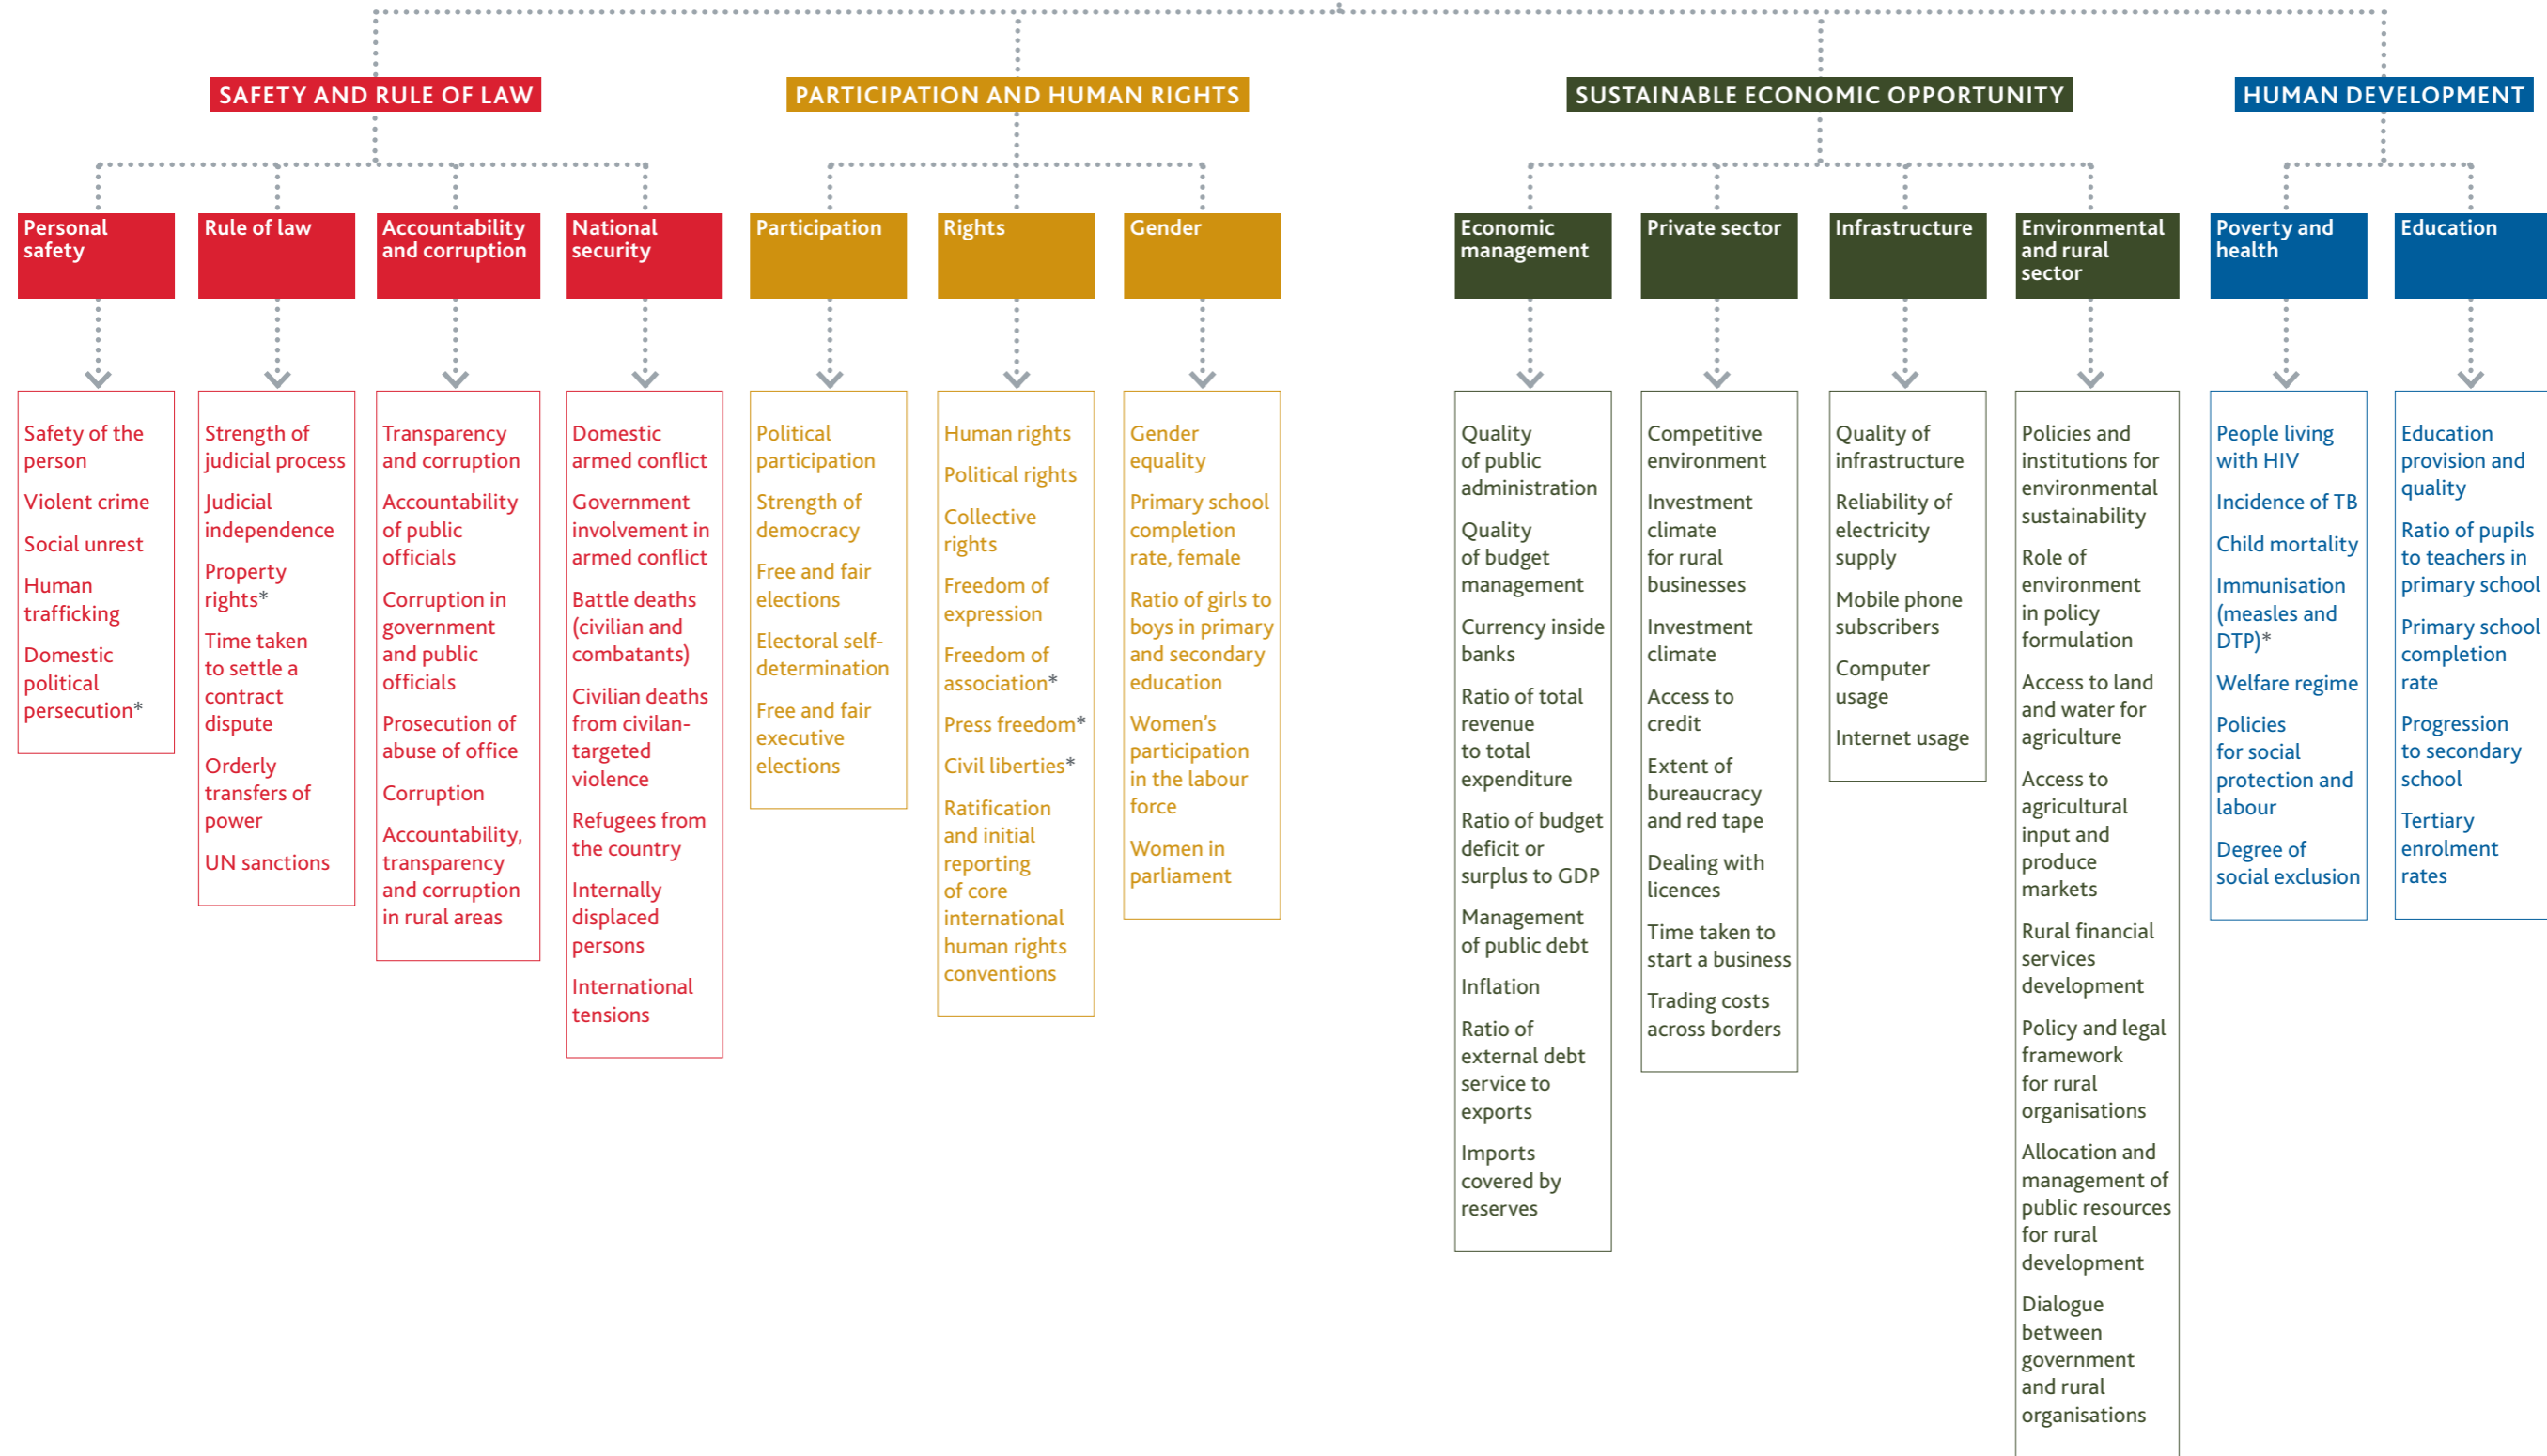

2009 IBRAHIM INDEX OF AFRICAN GOVERNANCE

* MIF clustered indicators

2009 IBRAHIM INDEX OF AFRICAN GOVERNANCE

* MIF clustered indicators