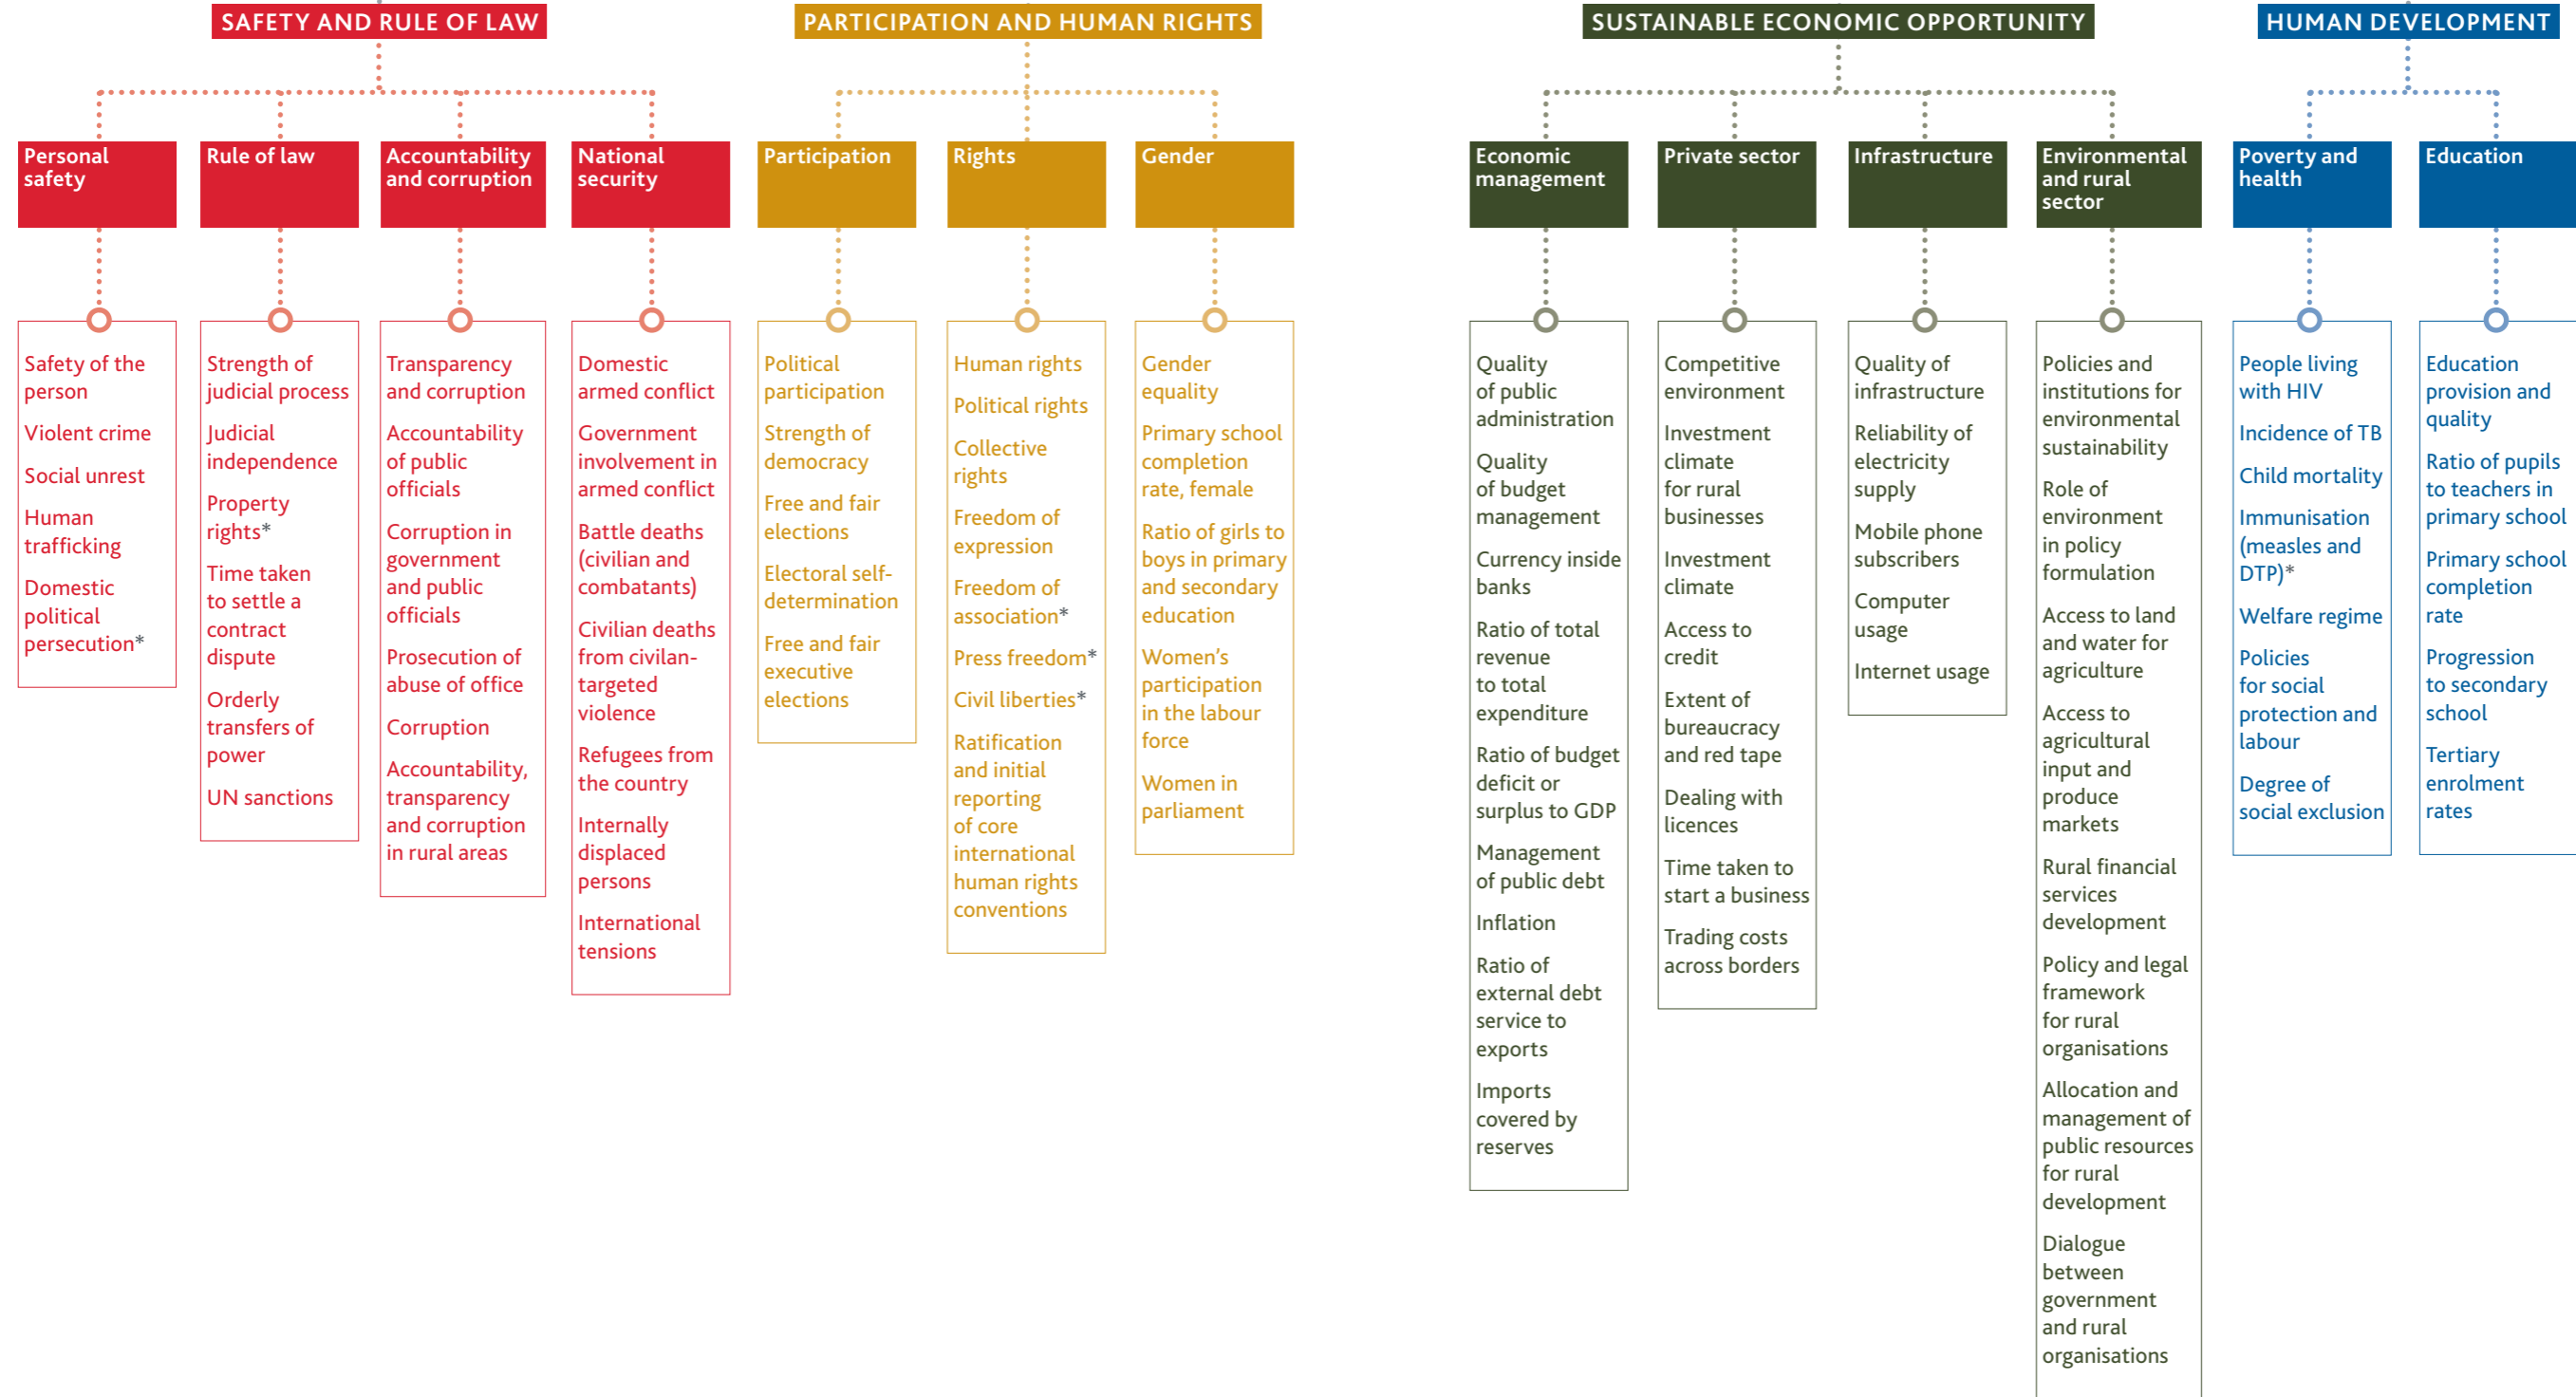

2009 IBRAHIM INDEX OF AFRICAN GOVERNANCE

* MIF clustered indicators

2009 IBRAHIM INDEX OF AFRICAN GOVERNANCE

* MIF clustered indicators